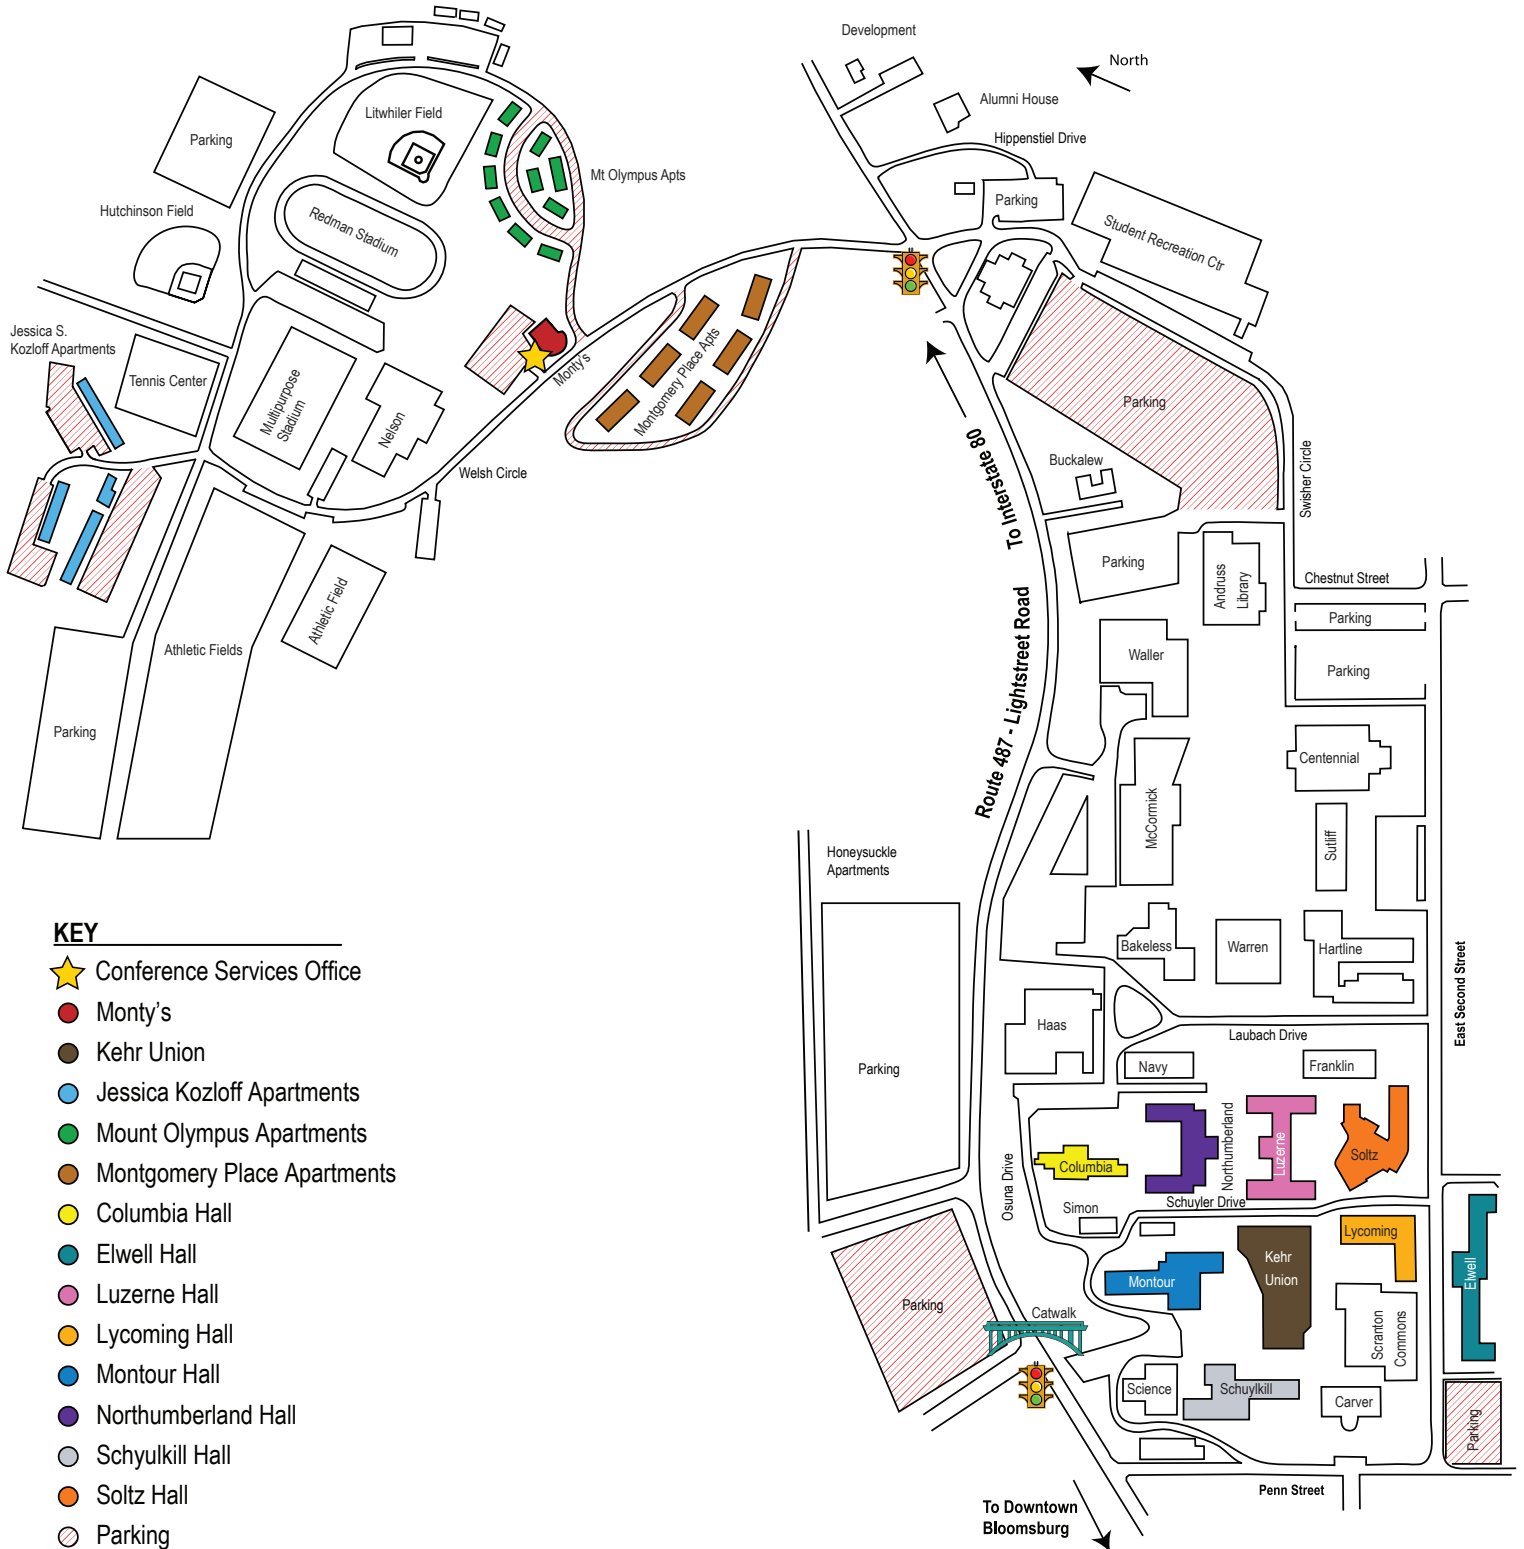

# Conference Services buildings...

## KEY

- ★ Conference Services Office
- Monty's
- Kehr Union
- Jessica Kozloff Apartments
- Mount Olympus Apartments
- Montgomery Place Apartments
- Columbia Hall
- Elwell Hall
- Luzerne Hall
- Lycoming Hall
- Montour Hall
- Northumberland Hall
- Schuylkill Hall
- Soltz Hall
- Parking